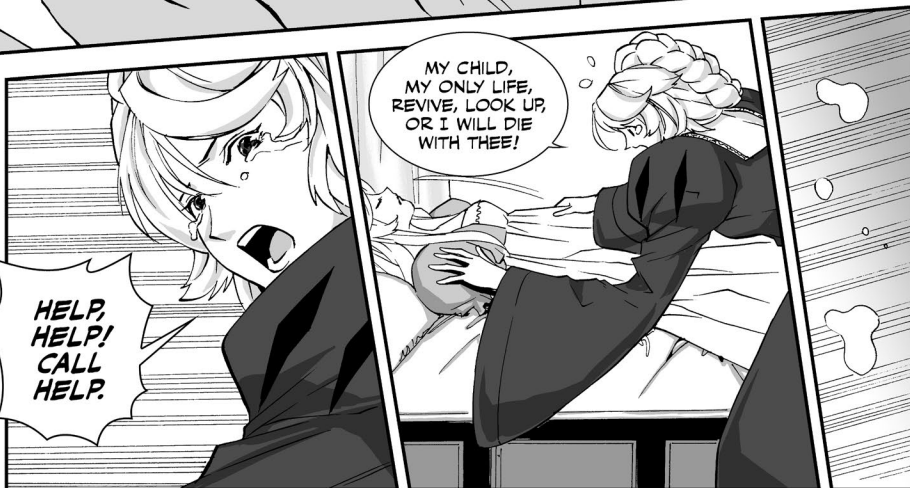

The cover features a top-down view of two anime-style characters lying on a golden floor. The character on the left is a young man with brown hair, wearing a dark grey and black outfit with white ruffles, lying on his back with his eyes closed. The character on the right is a young woman with long, flowing blonde hair, wearing a pink and white dress with ruffles, also lying on her back with her eyes closed. A long, silver sword with a gold hilt lies diagonally across the floor between them. The floor is scattered with many pink and purple flower petals. In the top center, there is a yellow banner with the text 'Manga Classics™'. At the bottom, the title 'Romeo and Juliet' is written in a large, stylized, white font with black outlines, and below it, the author's name 'WILLIAM SHAKESPEARE' is written in a smaller, white, blocky font with black outlines.

LORD  
CAPULET

O ME,  
O ME!

HELP,  
HELP!  
CALL  
HELP.

MY CHILD,  
MY ONLY LIFE,  
REVIVE, LOOK UP,  
OR I WILL DIE  
WITH THEE!

SHE'S DEAD,  
DECEASED,  
SHE'S DEAD;  
ALACK THE  
DAY!

FOR SHAME,  
BRING JULIET  
FORTH;  
HER LORD IS  
COME.