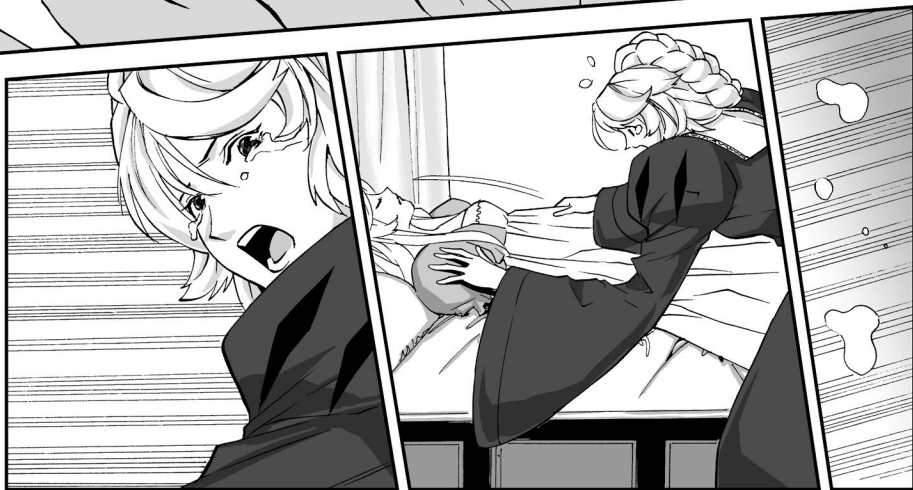

The cover features a top-down view of two anime-style characters lying on a golden floor. The character on the left is a young man with brown hair, wearing a dark grey and black outfit with white ruffles, lying on his back with his eyes closed. The character on the right is a young woman with long, flowing blonde hair, wearing a pink and white dress with ruffles, also lying on her back with her eyes closed. A long, silver sword with a gold hilt lies diagonally across the floor between them. The floor is scattered with many pink and purple flower petals. In the top center, there is a yellow banner with the text 'Manga Classics™'. At the bottom, the title 'Romeo and Juliet' is written in a large, stylized, white font with black outlines, and below it, the author's name 'WILLIAM SHAKESPEARE' is written in a smaller, white, blocky font with black outlines.

LORD  
CAPULET

O ME,  
O ME!

HELP,  
HELP!  
CALL  
HELP.

MY CHILD,  
MY ONLY LIFE,  
REVIVE, LOOK UP,  
OR I WILL DIE  
WITH THEE!

SHE'S DEAD,  
DECEASED,  
SHE'S DEAD;  
ALACK THE  
DAY!

FOR SHAME,  
BRING JULIET  
FORTH;  
HER LORD IS  
COME.